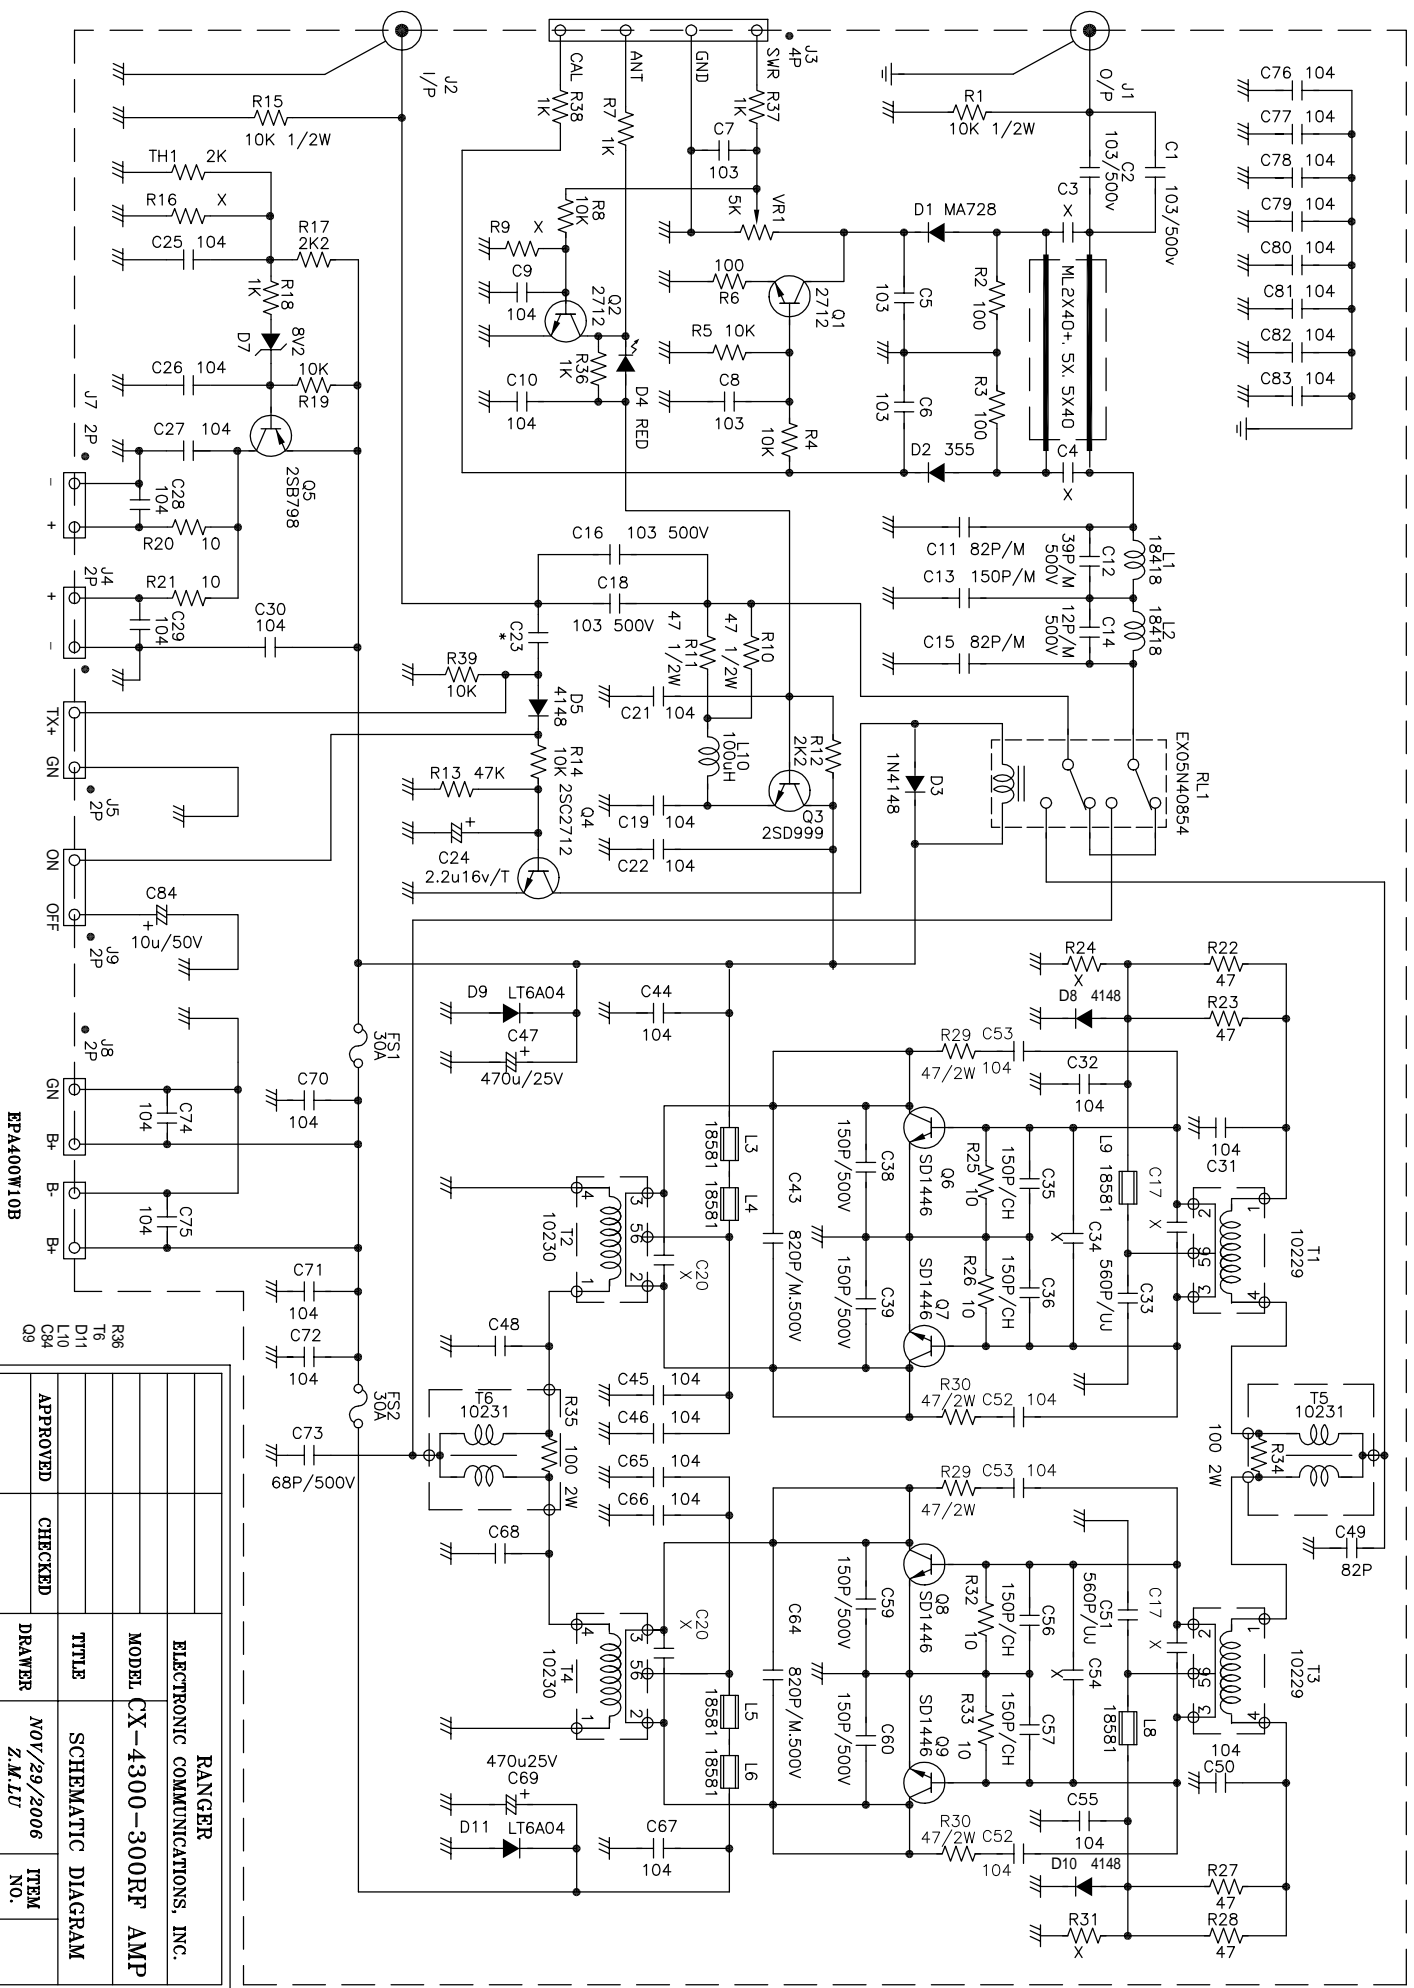

- C76 104
- C77 104
- C78 104
- C79 104
- C80 104
- C81 104
- C82 104
- C83 104

EP4400W10B

APPROVED	CHECKED	DRAWER	TITLE	MODEL
			SCHMATIC DIAGRAM	CX-4300-300RF AMP
				ELECTRONIC COMMUNICATIONS, INC.
				RANGER
				NOV/29/2006
				Z.M.LU
				ITEM NO.