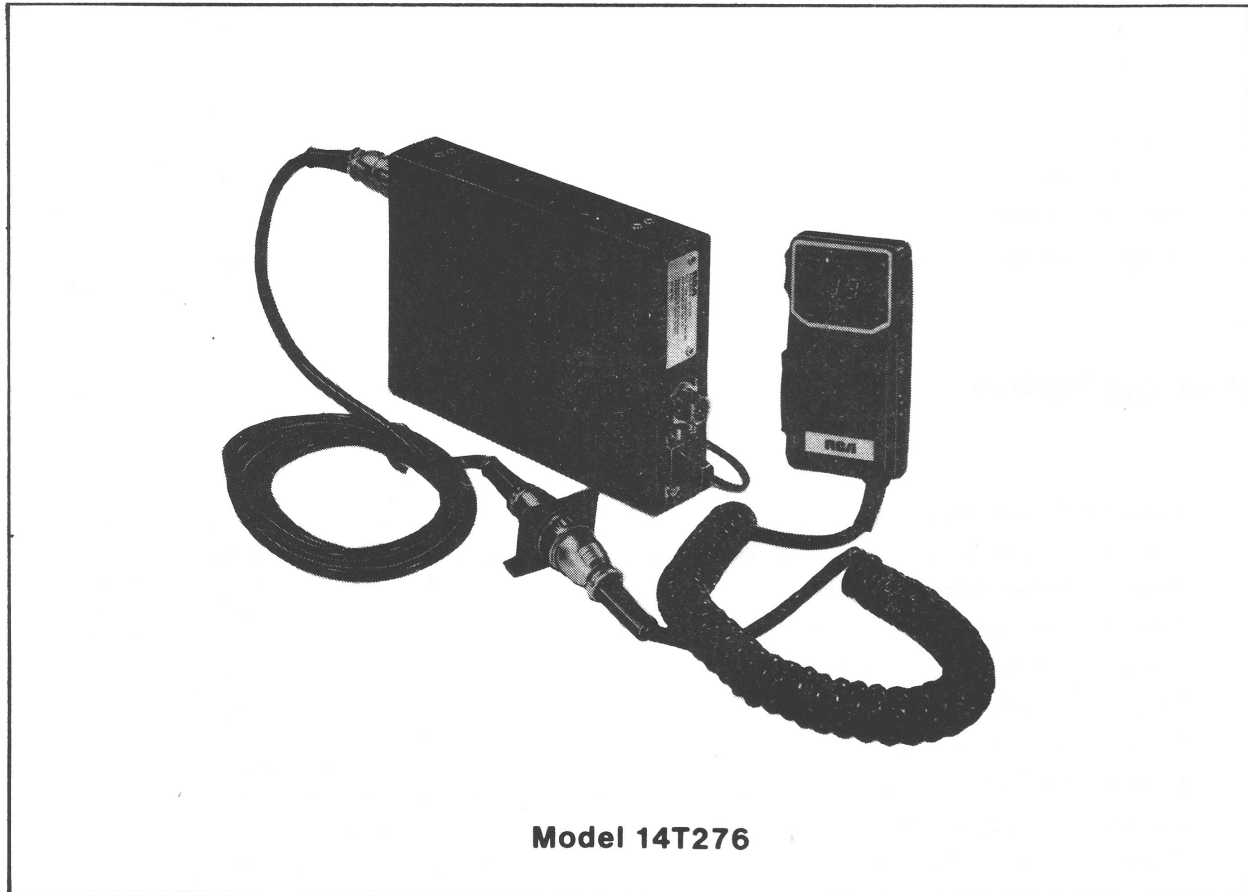

RCA

Service Manual
RCA Model 14T276
Concealed Chassis CB

RCA Model 14T276 Concealed Chassis CB

40-Channel
Concealed Chassis
Citizens Band Transceiver

RCA Citizens Band
Transceiver